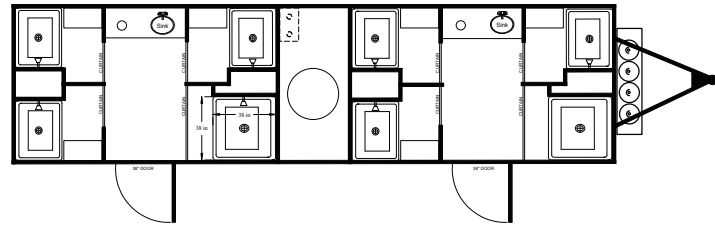

# JTG 8 Station Shower

Whether for a large scale event, or for long term use, this 30 foot portable shower unit is as practical as they come. These 8 private showers, with hot and cold running water, are ideal for an early morning shower or a mid-event fresh-up. This unit features two sinks, heat and A/C, and much more.

**Host in style. This unit features a non slip rubber flooring, Stainless steel sinks, large mirrors, and a Stylish finish.**

**Now, this is classy!**

8' x 30'

## **Here's what the 8 Station Shower Combo Vegas offers:**

- Men's and Women's rooms
- 8 Showers
- 2 Sinks
- Central air conditioning and heat
- LED lighting
- LED exterior lights
- Stainless steel sinks
- Minimalistic modern look
- Complete music and sound systems
- Large mirrors
- Skylights
- 300 gallon fresh water tank
- Instant hot water
- And more...