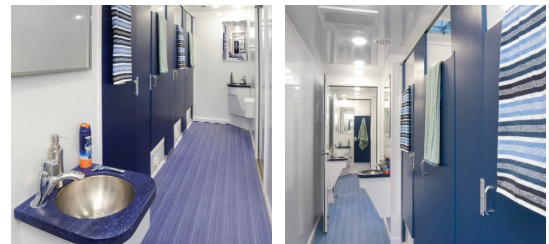

# JTG 8 Station Shower

Whether for a large scale event, or for long term use, this 30 foot portable shower unit is as practical as they come. These 8 private showers, with hot and cold running water, are ideal for an early morning shower or a mid-event fresh-up. This unit features two sinks, heat and A/C, and much more.

**Host in style. This unit features a non slip rubber flooring, Stainless steel sinks, large mirrors, and a Stylish finish.**

**Now, this is classy!**

8' x 30'

## **Here's what the 8 Station Shower Combo Vegas offers:**

- Men's and Women's rooms
- 8 Showers
- 2 Sinks
- Central air conditioning and heat
- LED lighting
- LED exterior lights
- Stainless steel sinks
- Minimalistic modern look
- Complete music and sound systems
- Large mirrors
- Skylights
- 300 gallon fresh water tank
- Instant hot water
- And more...