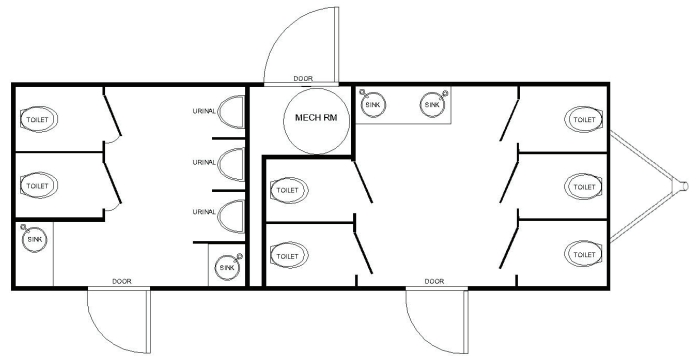

# JTG Rolls Royce 10 Station

This is the way to go for high traffic accommodations. It features a Women's Room with 5 toilets and 2 sinks, and a Men's Room with 2 toilets, 3 urinals, and 2 sinks.

Built to handle crowds this unit is sturdy enough stand up to a steady flow of traffic. It offers a super large waste tank for minimal maintenance.

Dazzle your guests, Rolls Royce style. Think marble. Rich wood. Modern accents.

It can't get better than this.

8' x 25'

## Here's what the 10 station Rolls Royce offers:

- Men's and Women's rooms
- 7 Stalls
- 4 Sinks
- 3 Urinal
- Central air conditioning and heat
- Luxurious lighting
- LED exterior lights
- Elegant marble-finish sinks
- Beautiful stone splash guards
- Modern dark chocolate wood trim
- Light hardwood flooring
- Some trailers with Fireplaces
- Complete music and sound systems
- Large mirrors
- Skylights
- 200 gallon fresh water tank
- And more...