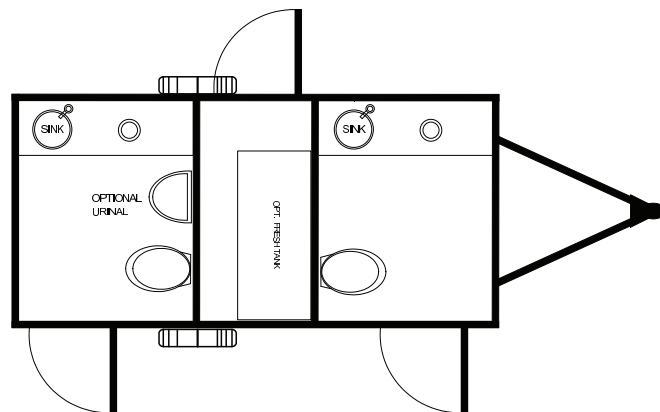

# JTG Rolls Royce 2 Station

Ideal for a modest sized event, this VIP station offers two private restrooms. Each restroom features a decorative sink, luxury lighting, and an elegant two tone interior, plus many extras.

**It can't get better than this.**

7' x 12'