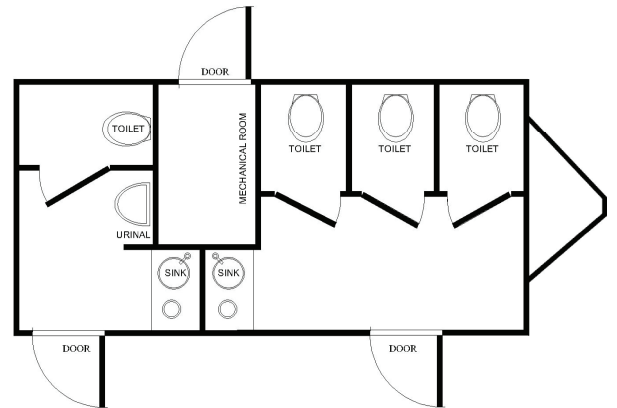

JTG Rolls Royce 5 Station

Here we go for a larger event! This 5 station restroom trailer features a Women's Room with three private toilets and a sink, and a Men's Room with a toilet, a urinal, and a sink. This unit gives you a bang for your buck (or for your square footage, that is!), with its efficiently utilized space and comfortable layout.

Dazzle your guests, Rolls Royce style. Think marble. Rich wood. Modern accents.

It can't get better than this.

8' x 15'

Here's what the 5 station Rolls Royce offers:

- Men's and Women's rooms
- 4 Stalls
- 2 Sinks
- 1 Urinal
- Central air conditioning and heat
- Luxurious lighting
- LED exterior lights
- Elegant marble-finish sinks
- Beautiful stone splash guards
- Modern dark chocolate wood trim
- Light hardwood flooring
- Complete music and sound systems
- Large mirrors
- Skylights
- 150 gallon fresh water tank
- And more...