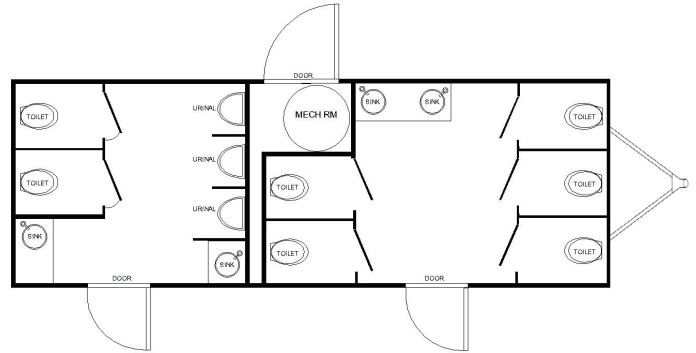

JTG Stylish 10 Station

This is the way to go for high traffic accommodations. It features a Women's Room with 5 toilets and 2 sinks, and a Men's Room with 2 toilets, 3 urinals, and 2 sinks.

Built to handle crowds this unit is sturdy enough stand up to a steady flow of traffic. It offers a super large waste tank for minimal maintenance.

Pamper your guests. This unit sports a sleek, modern interior, and provides the ultimate in privacy, comfort, and convenience.

Hosting just got better.

8' x 25'

Here's what the 10 station Stylish offers:

- Men's and Women's rooms
- 7 Stalls
- 4 Sinks
- 3 Urinal
- Central air conditioning and heat
- LED lighting
- LED exterior lights
- Stainless steel sinks
- Minimalistic modern look
- Complete music and sound systems
- Large mirrors
- Skylights
- 200 gallon fresh water tank
- And more...