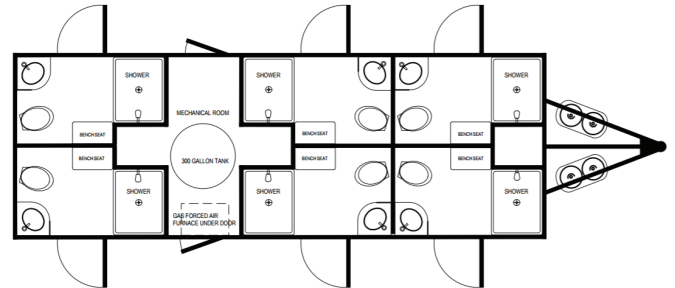

JTG 6 Station Shower Combo

Now this is called grand! This unit boasts 6 luxury combo restrooms and showers for those elegant events with a large attendant list. Each restroom offers a shower with hot and cold running water, a toilet, a sink, and a bench seat. Add to that a classy black and white décor, modern lighting, and lots of privacy. It's all you need for a posh wash-up experience.

Pamper your guests. This unit sports a sleek, modern interior, and provides the ultimate in privacy, comfort, and convenience.

Hosting just got better.

Here's what the 6 Station Shower Combo Stylish offers:

- Men's and Women's rooms
- 6 Stalls
- 6 Sinks
- 6 Showers
- Central air conditioning and heat
- LED lighting
- LED exterior lights
- Stainless steel sinks
- Minimalistic modern look
- Complete music and sound systems
- Large mirrors
- Skylights
- 200 gallon fresh water tank
- Instant hot water
- And more...