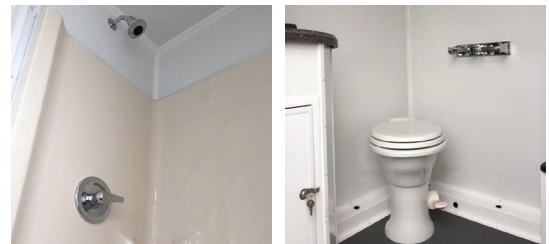

JOHN TO GO
When you need it. Where you need it.

877.564.6977
www.johntogo.com
info@johntogo.com

JTG SHOC6