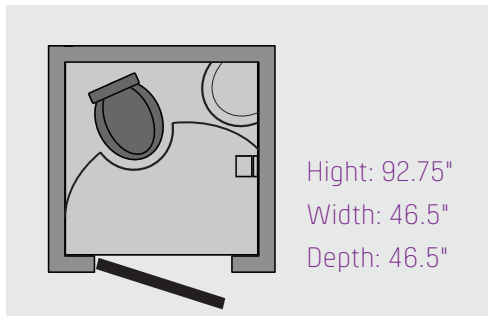

# JTG Ambassador Flush Deluxe

An upscale spacious interior unit that is full of style and function, the Ambassador Flush Deluxe provides added luxury of flush and wash capability. The stylish, modern interior is strategically configured to allow for an uncluttered and spacious environment. Freshwater flows in both the sink and toilet and sanitary foot pedals provide convenient, hands-free use. End-user comfort is maximized by extra amenities such as a recirculating toilet and vanity area with sink, soap, and mirror and much more.

## Features & Specifications

- ▶ Fresh water sink
- ▶ Vanity area
- ▶ Flip Top tank & Drop Tank
- ▶ Door mirror
- ▶ Recirculating toilet
- ▶ Coat hook
- ▶ Courtesy shelf
- ▶ Paper tower dispenser
- ▶ Lotion spray dispenser
- ▶ Pro-22 Hand Wash Station
- ▶ Sanitary foot-controlled flush mechanism
- ▶ Sink operates via foot control
- ▶ Smooth, contemporary design
- ▶ Outside occupancy indicator
- ▶ Easy-to-use interior lock