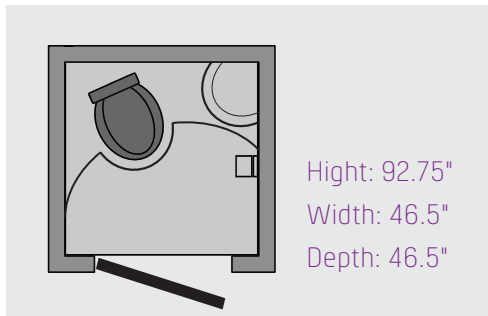

JTG Ambassador Flush Deluxe

An upscale spacious interior unit that is full of style and function, the Ambassador Flush Deluxe provides added luxury of flush and wash capability. The stylish, modern interior is strategically configured to allow for an uncluttered and spacious environment. Freshwater flows in both the sink and toilet and sanitary foot pedals provide convenient, hands-free use. End-user comfort is maximized by extra amenities such as a recirculating toilet and vanity area with sink, soap, and mirror and much more.

Features & Specifications

- ▶ Fresh water sink
- ▶ Vanity area
- ▶ Flip Top tank & Drop Tank
- ▶ Door mirror
- ▶ Recirculating toilet
- ▶ Coat hook
- ▶ Courtesy shelf
- ▶ Paper towel dispenser
- ▶ Lotion spray dispenser
- ▶ Motion-activated light
- ▶ Pro-22 Hand Wash Station
- ▶ Sanitary foot-controlled flush mechanism
- ▶ Sink operates via foot control
- ▶ Smooth, contemporary design
- ▶ Outside occupancy indicator
- ▶ Easy-to-use interior lock