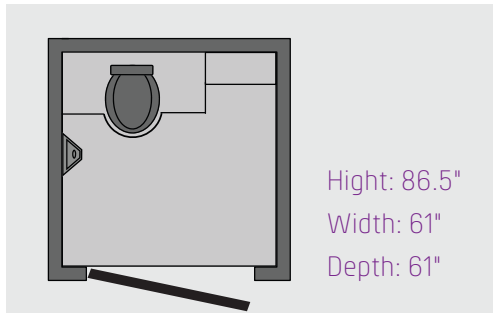

The Ambassador Flush Deluxe Oversize
A roomy, upscale spacious interior unit that is full with style and function, the Ambassador Flush Deluxe Oversize provides added luxury of flush and wash capability with a extra large interior for special gatherings or for family convenience. The stylish, modern interior is strategically configured to allow for a roomy and spacious environment. Fresh water flows in both the sink and toilet and sanitary foot pedals provide convenient, hands free use. End user comfort is maximized by extra amenities such as a recirculating toilet and vanity area with sink, soap, and mirror and much more.

Features & Specifications

- ▶ Vanity area
- ▶ Full-length wall mirror
- ▶ 3 Coat / purse hooks
- ▶ Courtesy shelf
- ▶ Paper tower dispenser
- ▶ Lotion spray dispenser
- ▶ Motion-activated light
- ▶ Pro-22 Hand Wash Station
- ▶ Sanitary foot-controlled flush mechanism
- ▶ Sink operates via foot control
- ▶ Smooth, contemporary design
- ▶ Outside occupancy indicator
- ▶ Easy-to-use interior lock