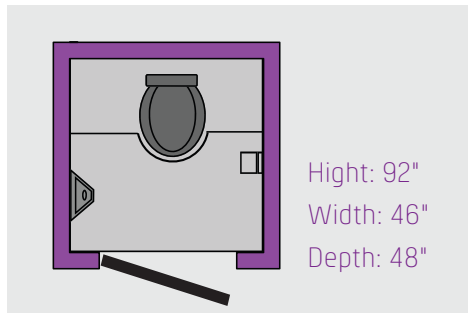

JTG Construction Unit

The John To Go construction unit features a clean and well-maintained portable toilet. The construction John To Go unit is the highest quality construction restroom in the market. For your comfort, we use only the best cleaning and deodorizing chemicals on the market. Our high level of service and capability to accommodate any size group or function, makes John To Go the leader in the industry.

Features & Specifications

- ▶ Roomy interior
- ▶ Generous ventilation
- ▶ Interior lock
- ▶ Hand sanitizer
- ▶ Translucent roof for bright interior
- ▶ Outside occupancy indicator
- ▶ None splash urinals