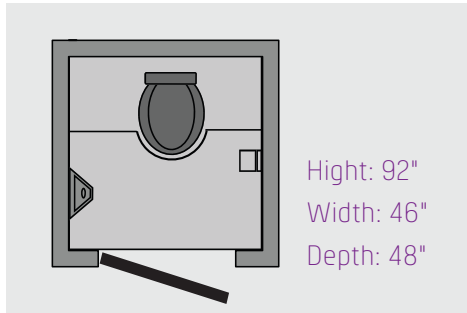

JTG Premium Event Unit

The John To Go Premium Event unit features a clean and well-maintained portable toilet. The John To Go event unit is the highest quality event restroom in the market. For your comfort, we use only the best cleaning and deodorizing chemicals on the market. Our high level of service and capability to accommodate any size group or function, makes John To Go the leader in the industry.

Features & Specifications

- ▶ Roomy interior
- ▶ Interior lock
- ▶ Translucent roof for bright interior
- ▶ Generous ventilation
- ▶ Hand sanitizer
- ▶ Outside occupancy indicator
- ▶ None splash urinals