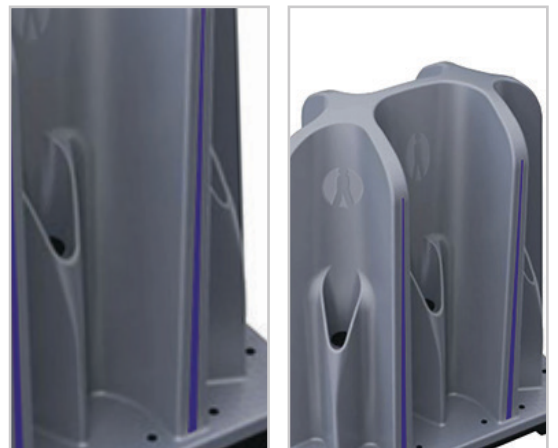

# JTG Urinal Unit

Looking for a solution to backed-up lines at concerts, races or other special events where adult beverages are consumed? Check out the Urinal Unit. Built within the shell of an Enhanced Access Unit (EAU), this portable restroom can service up to four men comfortably at one time. The trough tanks mimic expensive plumbed troughs found in many arenas and stadiums at a fraction of the cost.

## Features & Specifications

- ▶ A convenient walk-through shell
- ▶ Two 70-gallon urinal trough waste tanks
- ▶ Multiple service ports located inside the unit at either end of both trough tanks
- ▶ High molecular-weight material with extra UV protection ensures that your units will continue to look new through years of work
- ▶ Perfect for high traffic special events