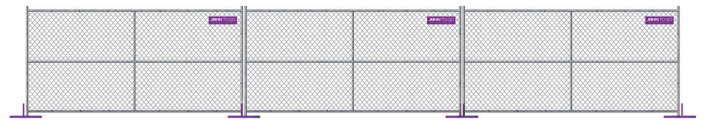

JTG Temporary Fence

Our temporary chain-link fence panels are your convenient solution for security and privacy at your construction site, highway projects and renovation areas. Feel confident with our high-grade fencing which conforms to safety regulations and will protect you for as long as you'll need. The versatile and flexible design ensures that our fencing grows along with your project and can be used to zone off different areas as the need arises.

Size: Panels available in 6' x 12' and 8' x 10' options

Features & Specifications

- ▶ Easy to Install, Maintain & Remove
- ▶ Eliminates Digging and Setting Posts
- ▶ Installs on a Variety of Surfaces
- ▶ Repositions Easily for Extended Use
- ▶ Alternative to In-Ground Posts