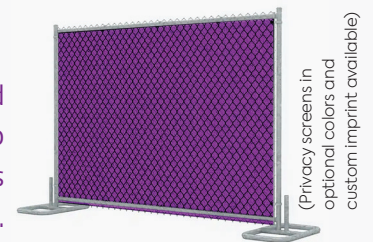

Size: Panels available in 6' x 12' and 8' x 10' options

Features & Specifications

- ▶ Easy to Install, Maintain & Remove
- ▶ Eliminates Digging and Setting Posts
- ▶ Installs on a Variety of Surfaces
- ▶ Repositions Easily for Extended Use
- ▶ Alternative to In-Ground Posts

Optional Sand Bags for Extra Stability

Privacy Screens

For additional protection, and/or regulatory requirements, add on our privacy screens designed for your peace-of-mind to scare off wildlife and criminals from the property. It also reduces construction site noise and shields personnel from airborne debris.